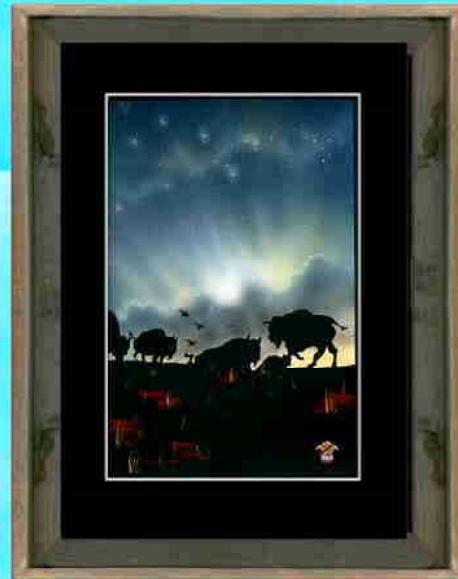

“SERENITY”

**11" x 14" Black or Barn Wood Frame,
with 6" x 9" Print & Black Matt.**

**Price \$ 55.00
Shipping \$ 15.00**

**18" x 24" Black or Barn Wood Frame,
with 12 3/4" x 18 3/4" print & Black Matt.**

**Price \$135.00
Shipping \$ 25.00**

**18" x 24" Black or Barn Wood Frame,
with 12 3/4" x 18 3/4" Print, Double
Matt & Miniature Cultural Item.**

**Price \$155.00
Shipping \$ 25.00**